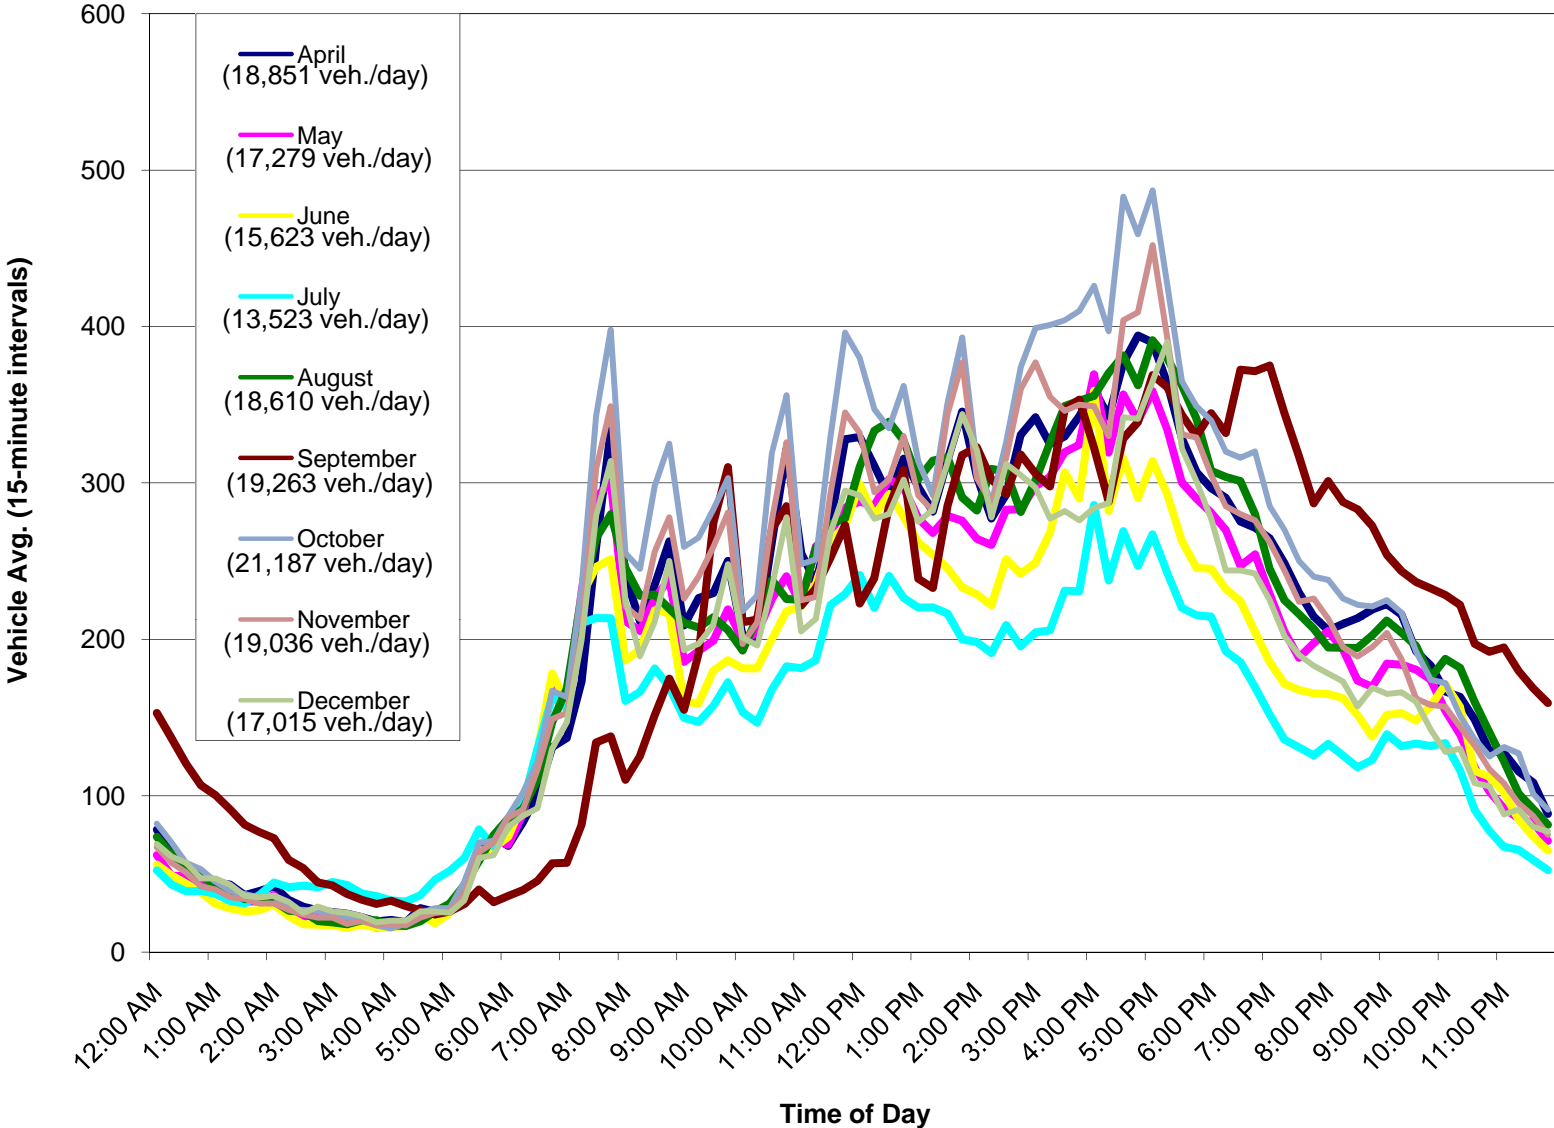

12th Ave. & 18th St. N Intersection Volume Comparison 2007

Autoscope Turning Movement Count Information

Intersection: **12thAve & 18th St**

Dates: **4/1/2007** to **4/30/2007**

Note: Cells values represent the average of the dates above.

Autoscope Turning Movement Count Information

Intersection: **12th Ave & 18th St**

Dates: **7/1/2007** to **7/31/2007** (missing 7/13-16)

Month Counts

Note: Cells values represent the average of the dates above.