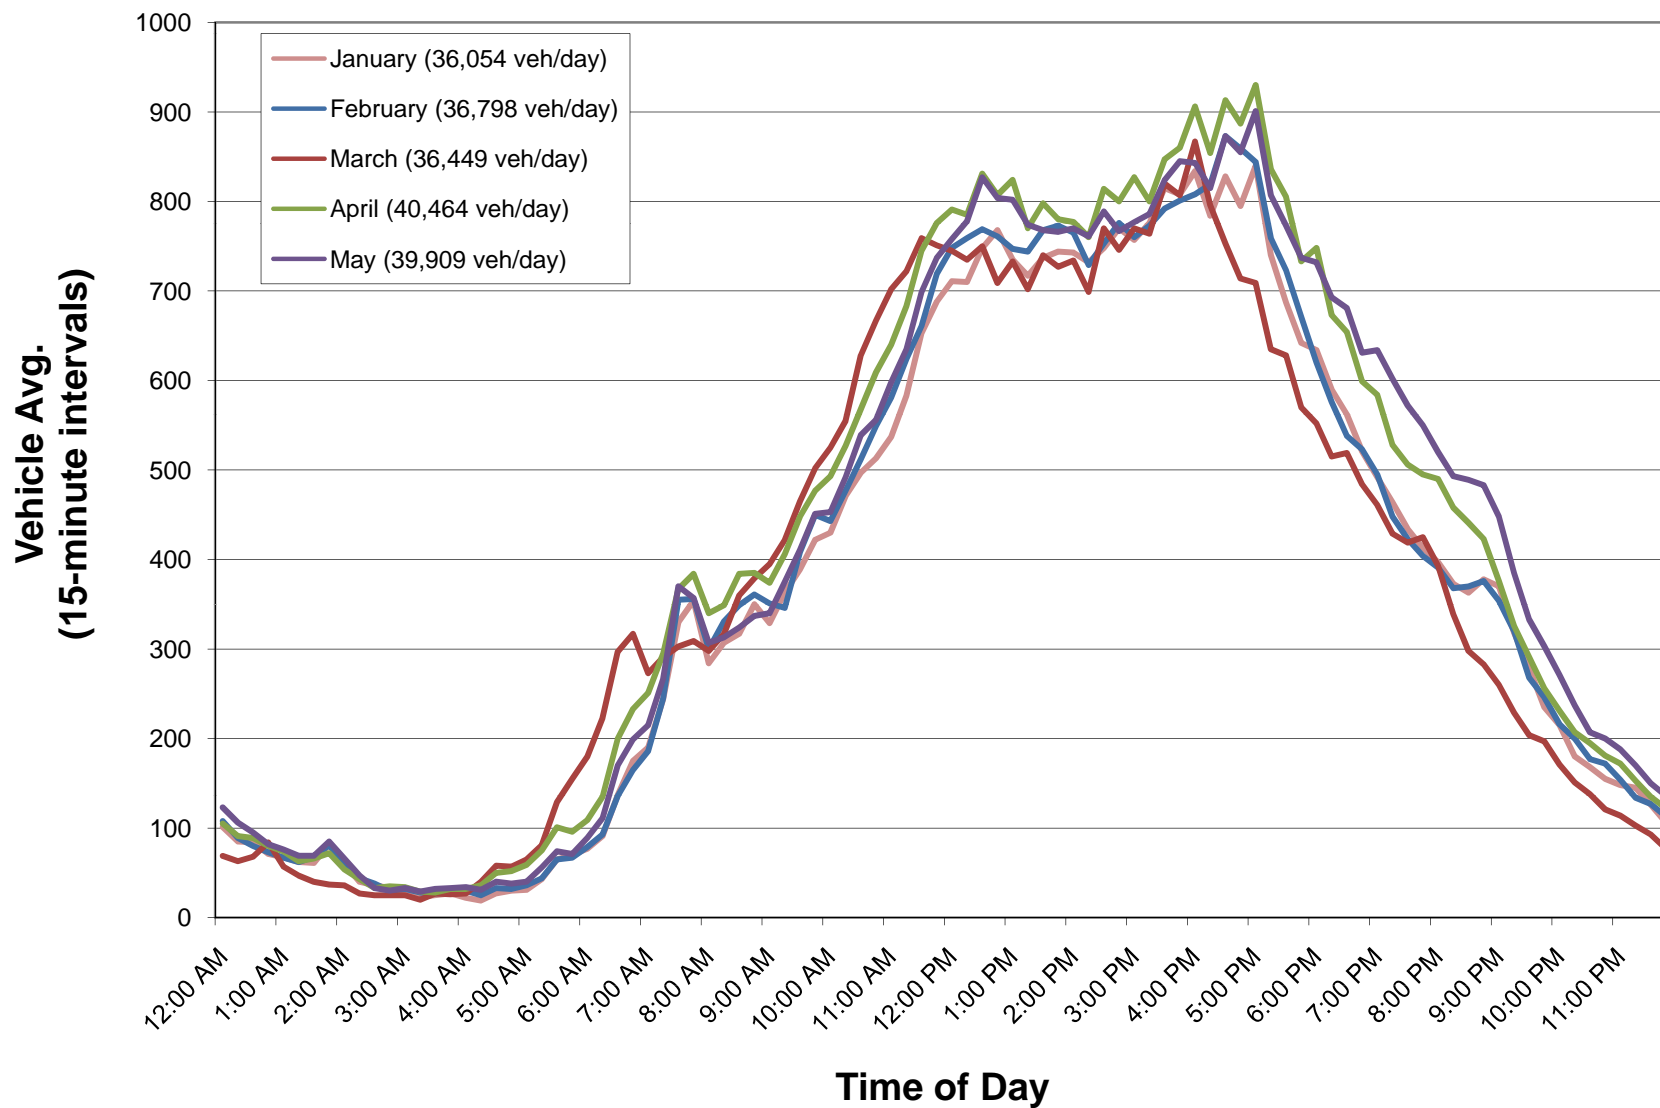

38th St. & 13th Ave. S. Intersection Volume Comparison 2008

Loop Detector Turning Movement Count Information

Intersection: **38th St & 13 Ave S**

Month Counts

Dates: **1/1/2008** to **1/31/2008**

Note: Cells values represent the average of the dates above.